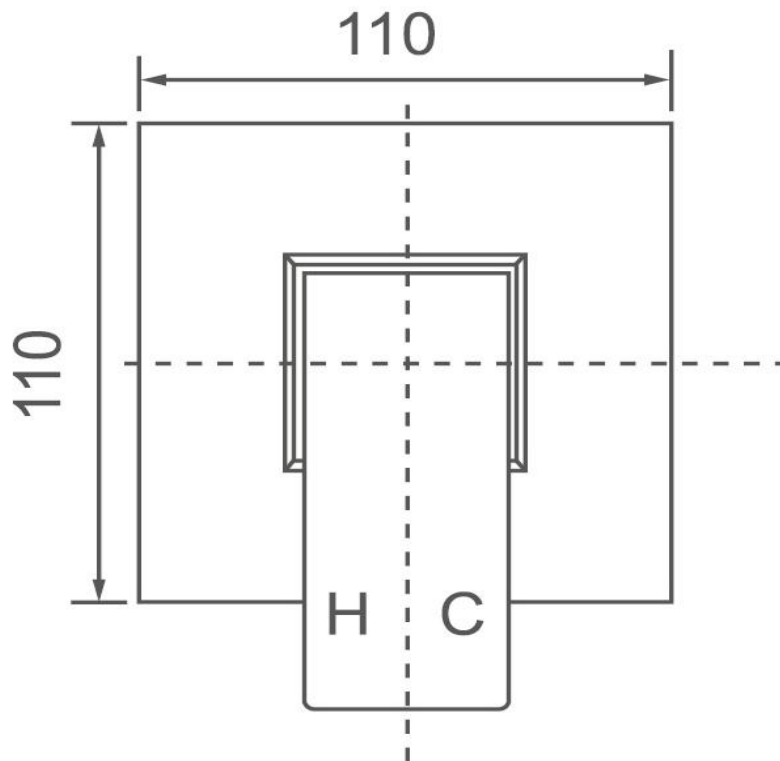

ACQUA SHOWER MIXER

Pressure Rating: Min 150KPa - Max 500KPa

Temperature Rating: Min 1°C - Max 75°C

Chrome

WT 806

Matt Black

WT 806BK

SPECIFICATIONS